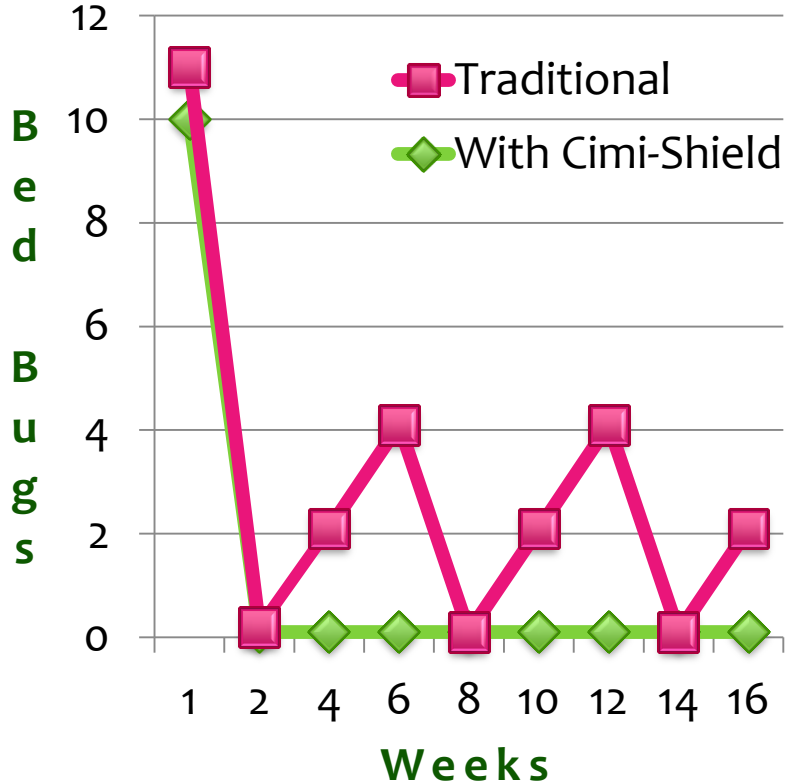

Why worry about a Bed Bug Problem when you don't need to?

Traditional Methodology	O.C.S. Methodology
1. Reactive, treat Bed Bugs as they are found.	1. Pro – Active, prevent Bed Bugs from living in our protected environment.
2. Treat using exterminators employing chemicals and detection equipment.	2. Non – Chemical and no risk to those who apply it.
3. Train staff in how to handle Bed Bug incidents with guests.	3. Have a preventive program brochure you can present to guests who inquire.
4. Prepare for “worst case” in case bad Bed Bugs PR.	4. Have protection in a proven product with extensive safe testing.
5. Rely upon a outside company to ensure your property's reputation.	5. Allow you to control a big problem yourself.
6. Try to avoid the problem and hope it goes away.	6. Take a head on approach customers will appreciate and look for.

Current costs that are eliminated by implementing **CIMI - SHIELD**

Resource	Budget
Exterminator	?
Mattress, Box Spring, and Pillows replaced	?
Room Revenue lost for 3 days	?
Support staff labor for infected room	?
Social media Risk	?
Negative PR, short + long term	?
Total Cost to your Property ?	???????

Prevent : \$199 / Gallon
Knock out: \$299 / Gallon
Knock out is for active infestations

1 Gallon of **CIMI - SHIELD** covers 1200 Sq. Ft. or 3 Hotel Rooms. Each room costs \$65 to treat

Bed Bugs Come Back !

60% of Bed Bug infestations are Eggs

- These Eggs can be in hard to reach areas
- They will hatch 2-4 weeks after the initial treatment and you have a “Re-infestation” requiring another treatment
- CIMI-SHIELD lasts so this won't happen,